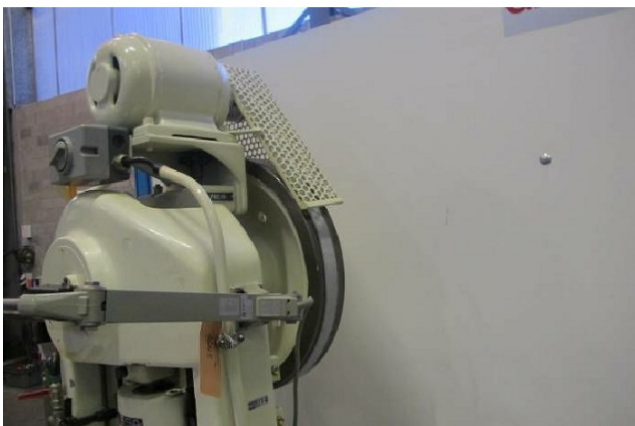

Inventory N° 7645

HD pictures and videos on request.
All data such as technical specifications, weight, dimensions, illustrations are indicative and subject to change without notice.